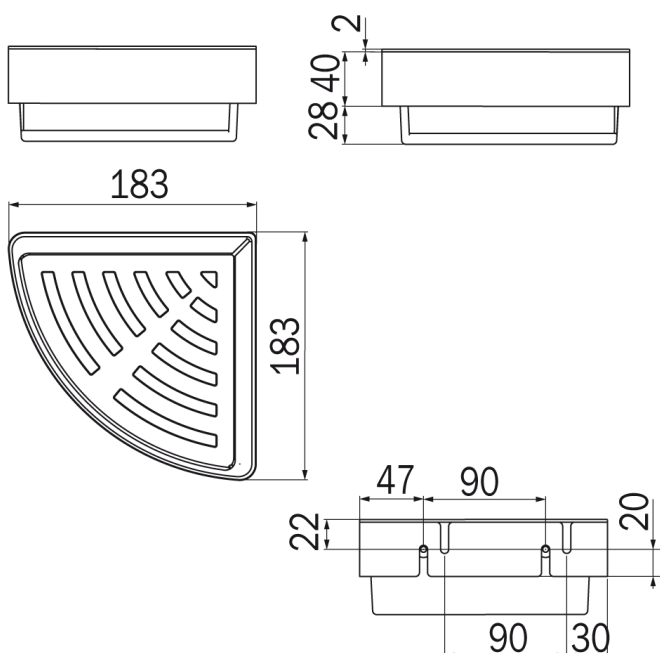

# Corner BASKET

Polished Stainless Steel - AV231A AL 08  
 Brushed Stainless Steel - AV231A NS 08

Basket with removable antibacterial basin.  
 Anti-slip and anti-UV basin

Proudly imported and distributed by  
 Gro Agencies Pty Ltd  
 Unit 2 / 37 Howe St, Osborne Park, WA, 6017  
 P 08 9446 3288 E info@groagencies.com.au W www.groagencies.com.au