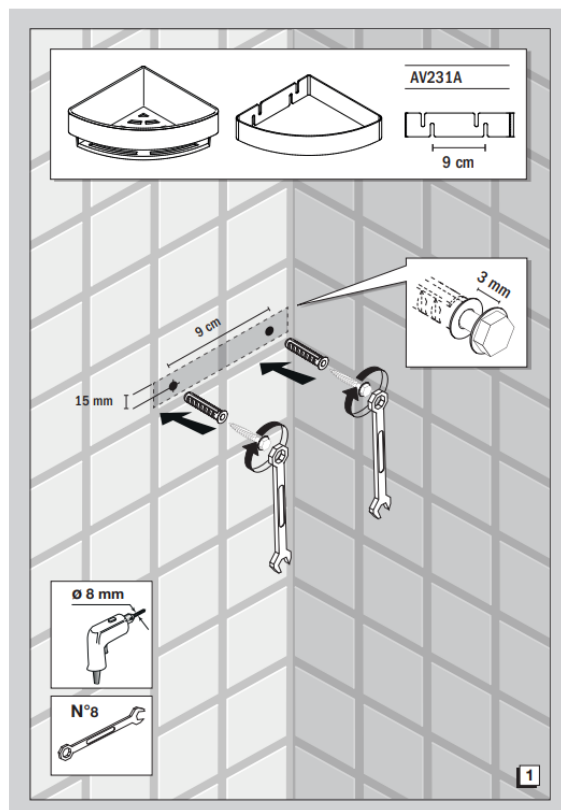

# Corner BASKET

Polished Stainless Steel - AV231A AL 08  
 Brushed Stainless Steel - AV231A NS 08

Basket with removable antibacterial basin.  
 Anti-slip and anti-UV basin

Proudly imported and distributed by  
 Gro Agencies Pty Ltd  
 Unit 2 / 37 Howe St, Osborne Park, WA, 6017  
 P 08 9446 3288 E info@groagencies.com.au W www.groagencies.com.au